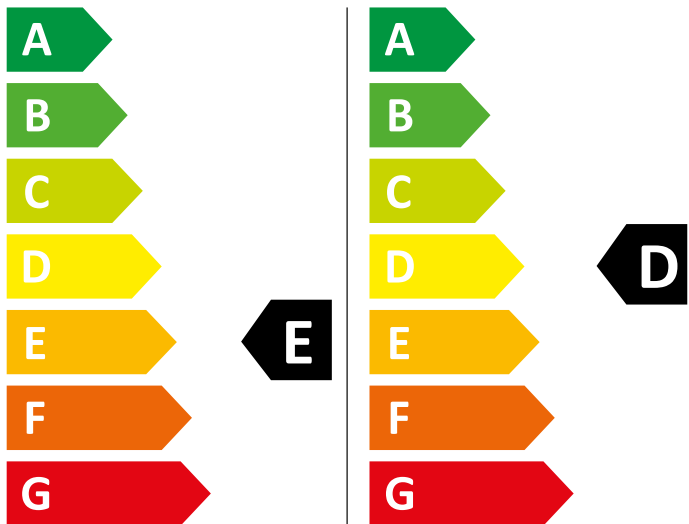

ENERG

HOTPOINT/ARISTON

RDD 1175238 KD VJ EU

414 kWh/100

70 kWh/100

7,0 kg

11,0 kg

66 L