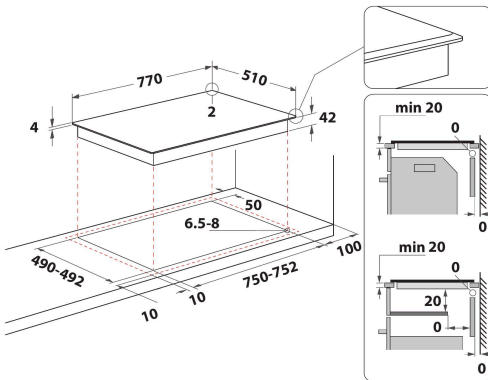

HR 704 B A

12NC: F104320

GTIN (EAN) code: 8050147043202

MAIN FEATURES

Product group	Hob
Construction type	Built-in
Type of control	Electronic
Type of control settings	-
Number of gas burners	0
Number of electric cooking zones	4
Number of electric plates	0
Number of radiant plates	4
Number of halogen plates	0
Number of induction plates	0
Number of electric warming zones	0
Location of control panel	Front
Basic surface material	Ceramic Glass
Main colour of product	Black
Electrical connection rating (W)	5500
Gas connection rating (W)	0
Gas type	N/A
Current (A)	24
Voltage (V)	220-240/380-415
Frequency (Hz)	50/60
Length of Electrical Supply Cord (cm)	0
Plug type	No
Gas connection	N/A
Width of the product	770
Height of the product	46
Depth of the product	510
Minimum niche height	42
Minimum niche width	750
Niche depth	490
Net weight (kg)	12
Automatic programmes	No