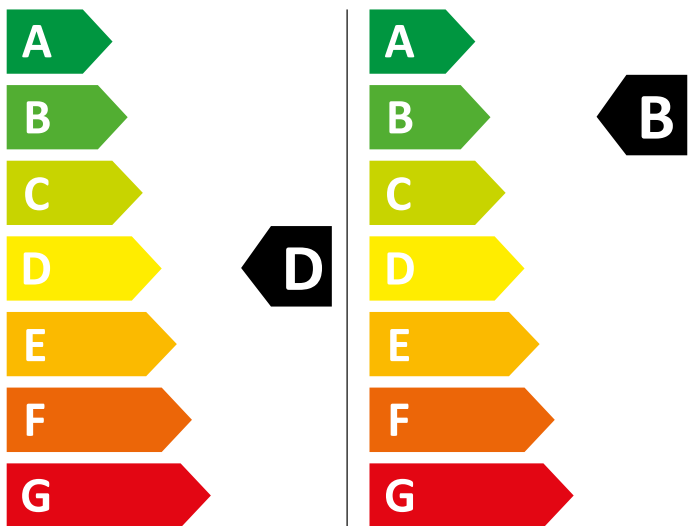

# ENERG

HOTPOINT/ARISTON

BI WDHG 861485 EU

307 kWh/100

55 kWh/100

6,0 kg

8,0 kg

65 L