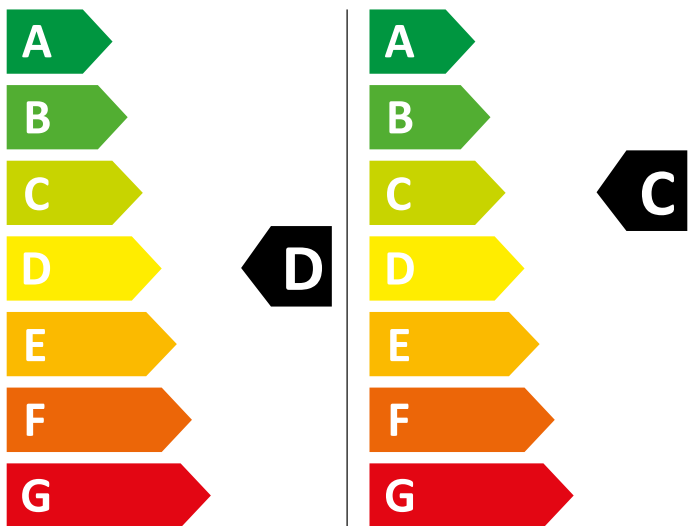

ENERG

HOTPOINT/ARISTON

BI WDHG 861484 EU

307 kWh/100

63 kWh/100

6,0 kg

8,0 kg

65 L