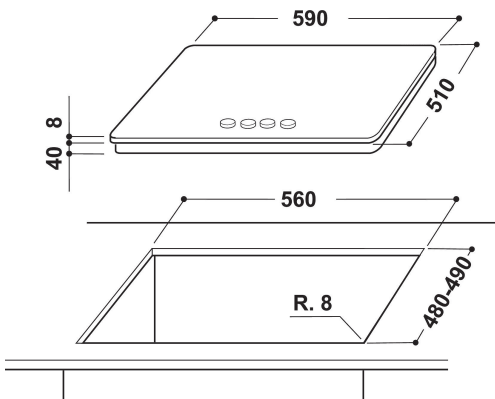

GOA 6425/NB

12NC: 859991029990

GTIN (EAN) code: 8003437831324

Whirlpool

SENSING THE DIFFERENCE

MAIN FEATURES

Product group	Ploča za kuhanje
Construction type	Ugradbeni
Type of control	Mechanical
Type of control settings	Knob
Number of gas burners	4
Number of electric cooking zones	0
Number of electric plates	0
Number of radiant plates	0
Number of halogen plates	0
Number of induction plates	0
Number of electric warming zones	0
Location of control panel	Front
Basic surface material	Glass
Main colour of product	Crna
Electrical connection rating (W)	0
Gas connection rating (W)	8000
Gas type	G20
Current (A)	0,6
Voltage (V)	220-240
Frequency (Hz)	50/60
Length of Electrical Supply Cord (cm)	85
Plug type	Ne
Gas connection	-
Width of the product	590
Height of the product	49
Depth of the product	510
Minimum niche height	41
Minimum niche width	560
Niche depth	490
Net weight (kg)	12.5
Automatic programmes	Ne

TECHNICAL FEATURES

Power on indicator	Ne
Number of indicators	0
Type of regulation	Semirapid
Type of lid	Without
Residual heat indicator	Without
Main on/off switch	Ne
Safety device	-
Timer	Ne

ENERGY LABEL