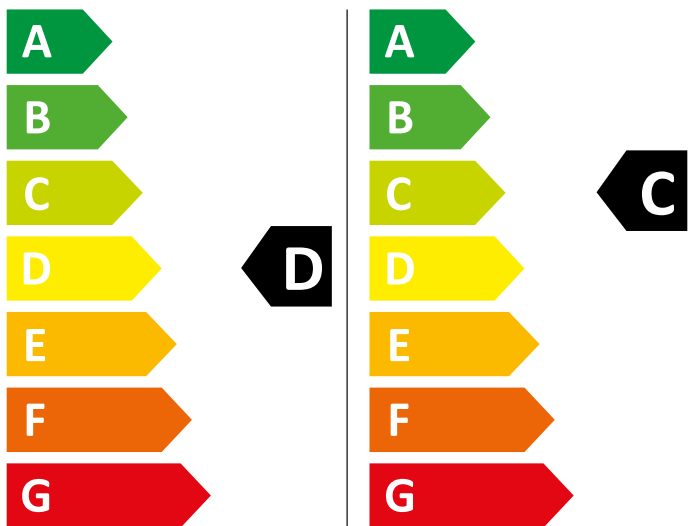

# ENERG

WHIRLPOOL

BI WDWG 961484 EU

307 kWh/100

65 kWh/100

6,0 kg

9,0 kg

65 L