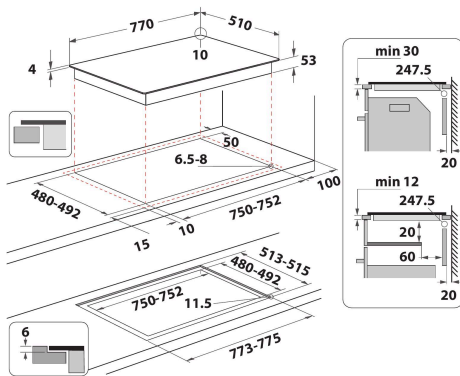

## MAIN FEATURES

Product group	Hob
Construction type	Built-in
Type of control	Electronic
Type of control settings	-
Number of gas burners	0
Number of electric cooking zones	4
Number of electric plates	0
Number of radiant plates	0
Number of halogen plates	0
Number of induction plates	8
Number of electric warming zones	0
Location of control panel	Front
Basic surface material	Glass Ixellium
Main colour of product	Black
Electrical connection rating (W)	7400
Gas connection rating (W)	0
Gas type	N/A
Current (A)	32,2
Voltage (V)	230
Frequency (Hz)	50/60
Length of Electrical Supply Cord (cm)	150
Plug type	No
Gas connection	N/A
Width of the product	770
Height of the product	57
Depth of the product	510
Minimum niche height	30
Minimum niche width	750
Niche depth	480
Net weight (kg)	15.1
Automatic programmes	Yes