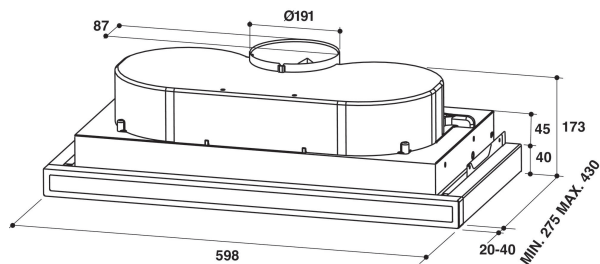

## MAIN FEATURES

MAIN FEATURES	
Product group	KUĆANSKE NAPE
Colour body	Grey
Material body	Metal
Colour chimney	-
Material chimney	-
Typology	Pull-out
Installation type	Built-in
Type of control	Mechanical
Type of control setting and signalling devices	-
Decor panel options	Possible and included
Motor location	Integrated motor in hood body
Operating Mode	Convertible
Connection rating (W)	256
Current (A)	1,1
Voltage (V)	220-240
Frequency (Hz)	50-60
Length of Electrical Supply Cord (cm)	150
Plug type	Schuko
Height of the chimney (mm)	0-0
Height of product, without chimney (mm)	173
Height of the product	0
Width of the product	0
Depth of the product	0
Minimum niche height	0
Minimum niche width	0
Niche depth	0
Net weight (kg)	7.95

## TECHNICAL FEATURES

Type of manual control devices	Slider
Type of automatic control devices	-
Number of motors	2
Total power of the motors (W)	200
Number of speed settings	3
Boost position	Ne
Maximum output air extraction (m3/h)	380
Boost position air extraction (m3/h)	0
Maximum output recirculating air (m3/h)	220
Boost position output recirculating (m3/h)	0
Light Control Type	Steps
Number of lights	2
Type of lamps used	Halogene bulb
Total power of the lamps (W)	56
Diameter of air outlet (mm)	120
No-return airflow flap	Yes
Grease filter material	Washable aluminium
Odour filter	Ne

## ENERGY LABEL

Sound power at min. speed (2010/30/EC)	51
Sound power at max. speed (2010/30/EC)	64
Noise level with boost position (dB(A) re 1 pW)	0