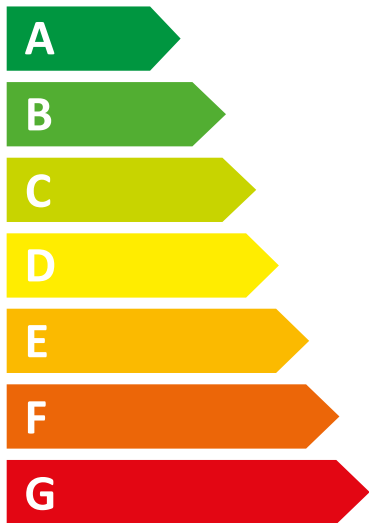

ENERG

WHIRLPOOL

WPM 87W ADS BE

42 kWh /  100

8,0 kg

3:38

47 L

A **B** C D E F G