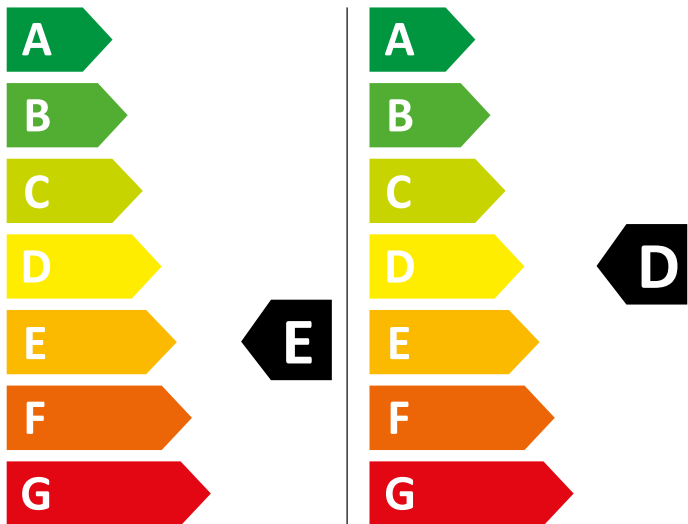

ENERG

WHIRLPOOL

FWDD117168W UK N

414 kWh/100

79 kWh/100

7,0 kg

11,0 kg

66 L