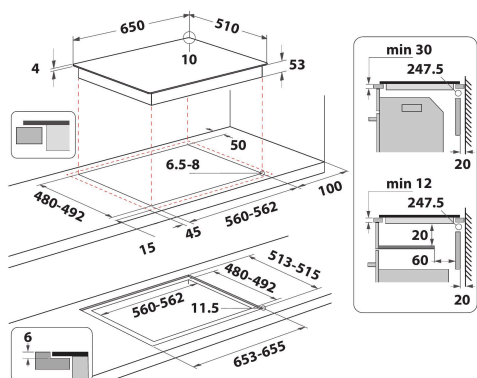

KHIAF 86500

12NC: 859991548560

GTIN (EAN) code: 8003437834752

KitchenAid

MAIN FEATURES

Product group	Hob
Construction type	Built-in
Type of control	Electronic
Type of control settings	-
Number of gas burners	0
Number of electric cooking zones	4
Number of electric plates	0
Number of radiant plates	0
Number of halogen plates	0
Number of induction plates	8
Number of electric warming zones	0
Location of control panel	Front
Basic surface material	Glass
Main colour of product	Black
Electrical connection rating (W)	7400
Gas connection rating (W)	0
Gas type	N/A
Current (A)	32,2
Voltage (V)	230
Frequency (Hz)	50/60
Length of Electrical Supply Cord (cm)	150
Plug type	No
Gas connection	N/A
Width of the product	650
Height of the product	57
Depth of the product	510
Minimum niche height	30
Minimum niche width	560
Niche depth	480
Net weight (kg)	13.8
Automatic programmes	Yes

TECHNICAL FEATURES

Power on indicator	Yes
Number of indicators	6
Type of regulation	Induction
Type of lid	Without
Residual heat indicator	Separate
Main on/off switch	Yes
Safety device	-
Timer	Yes

PERFORMANCES