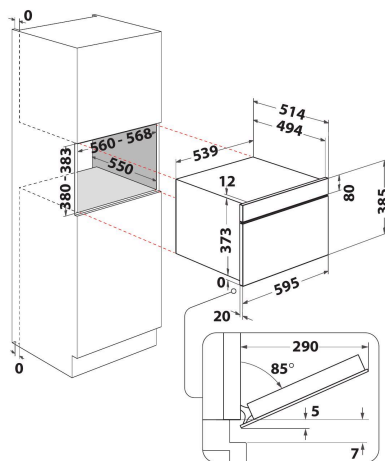

AMW 730/IX

12NC: 858773001900

GTIN (EAN) code: 8003437394768

Whirlpool

SENSING THE DIFFERENCE

- 6TH Sense technology
- 6TH Sense CRISP Function with CRISP Plate
- Crisp Function
- Cavity 31 L
- Jet menu crisp
- Jet Start: rapid food reheating
- Jet Defrost: fast reheating
- 1000 W microwave
- Protruding handle
- 32,5 cm turntable
- Frontal ventilation
- Drop down opening
- Crisp plate and handle
- Crisp Function with Crisp Plate
- Favourites
- 3 Cooking Methods: Microwave, Grill, Crisp
- Grill Grid