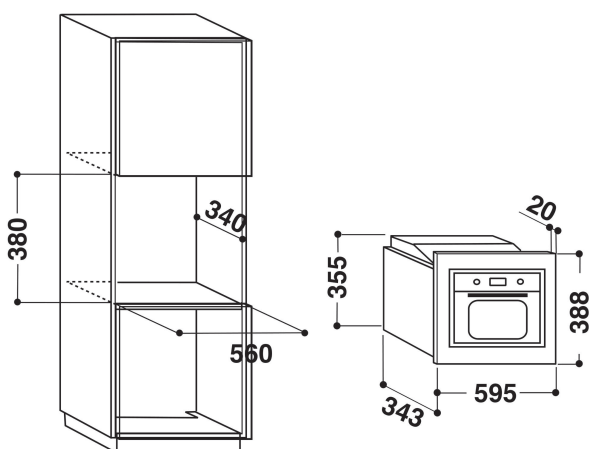

AMW 140 NB

12NC: 858714001490

EAN code: 8003437214240

SENSING THE DIFFERENCE

MAIN FEATURES

Product group	Microwave
Commercial code	AMW 140 NB
Main colour of product	Black
Type of micro-wave oven	MW+Grill function
Construction type	Built-in
Type of control	Electronic
Type of control setting and signalling devices	LED
Additional cooking method Grill	Yes
Crisp	No
Steam	No
Additional cooking method Fan cooking	No
Clock	Yes
Automatic programmes	No
Height of the product	388
Width of the product	595
Depth of the product	343
Minimum niche height	0
Minimum niche width	0
Niche depth	0
Net weight (kg)	15.35
Cavity capacity (l)	20
Turntable	Yes
Turntable diameter (mm)	245
Integrated Cleaning system	No

TECHNICAL FEATURES

Current (A)	10
Voltage (V)	230
Frequency (Hz)	50
Length of Electrical Supply Cord (cm)	110
Plug type	Schuko
Timer	Yes
Grill power (W)	1000
Type of grill	Heating element
Cavity material	Stainless steel
Interior light	No
Additional cooking method Grill	Yes
Position of interior lights	Right side