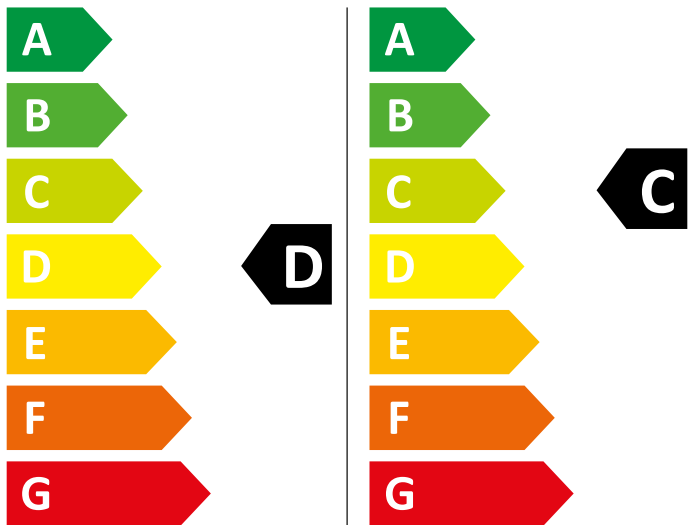

# ENERG

WHIRLPOOL

BI WDWG 861484 UK

307 kWh/100

63 kWh/100

6,0 kg

8,0 kg

65 L