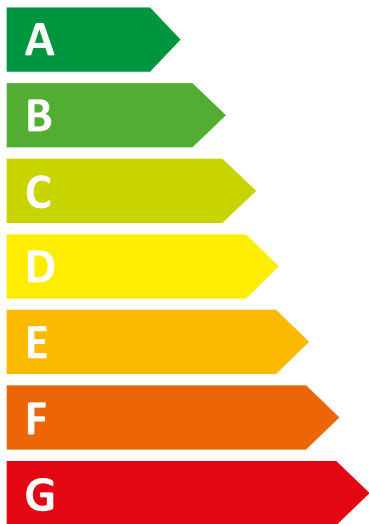

ENERG

WHIRLPOOL

WSB 726 D IT 869993316070

A

45 kWh /  100

7,0 kg

3:25

45 L