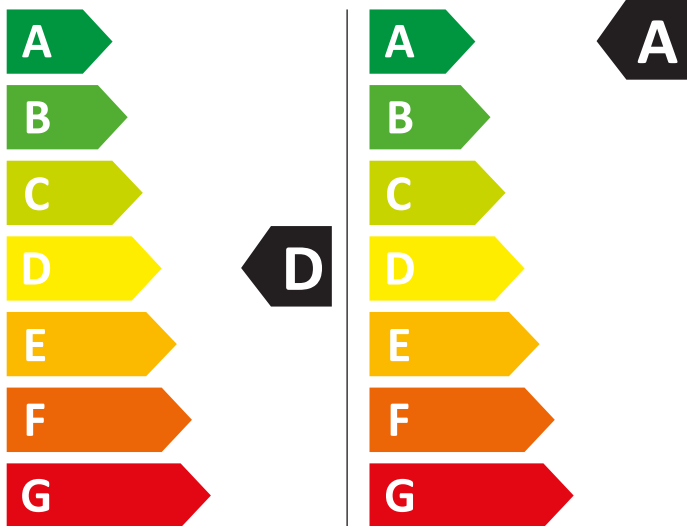

# ENERG

BI WDWG 961486 EU  
869991740080

WHIRLPOOL

307 kWh/100

49 kWh/100

6,0 kg

9,0 kg

65 L