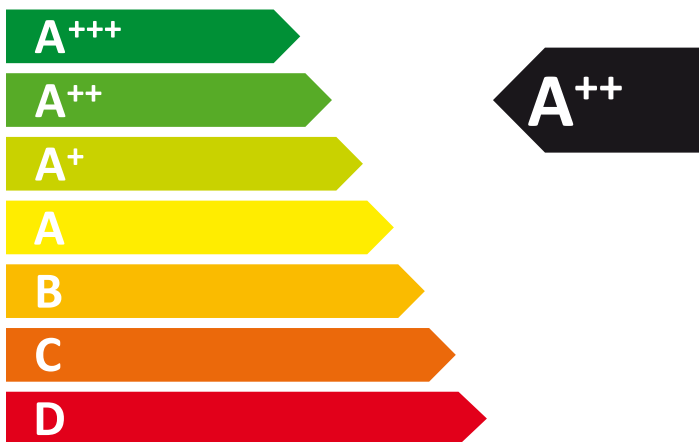

## WHIRLPOOL

HSCX 90430

**259**  
kWh/annum

  
**195**  
min/cycle

  
**9,0**  
kg

  
**65**  
dB