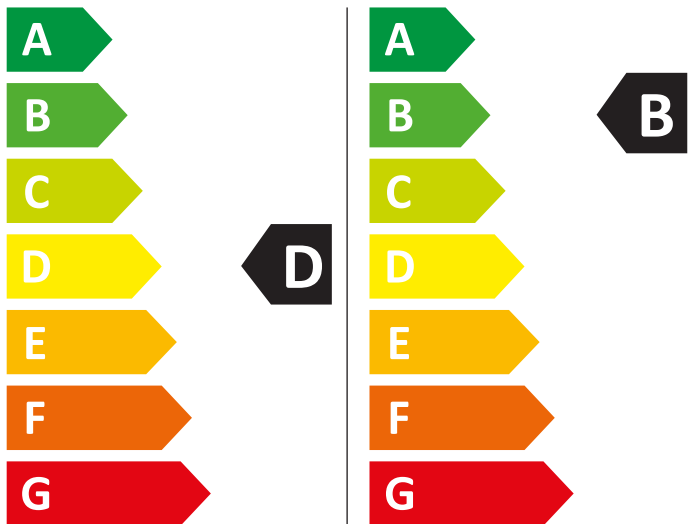

# ENERG

WHIRLPOOL

BI WDWG 861485 EU

307 kWh/100

55 kWh/100

6,0 kg

8,0 kg

65 L