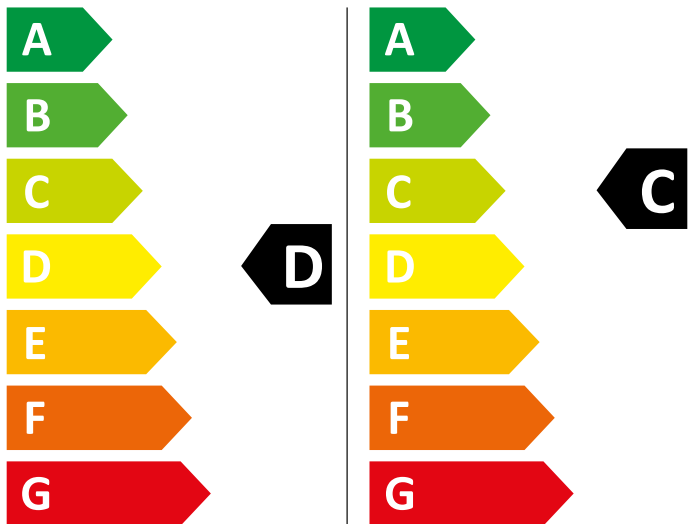

ENERG

WHIRLPOOL

FWDG 961483 WSV EE N

307 kWh/100

65 kWh/100

6,0 kg

9,0 kg

65 L