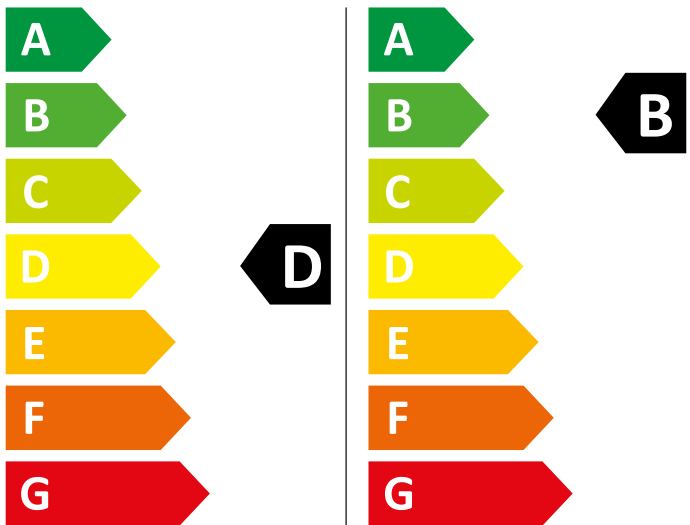

ENERG

WHIRLPOOL

BI WDWG 861485 UK

307 kWh/100

55 kWh/100

6,0 kg

8,0 kg

65 L