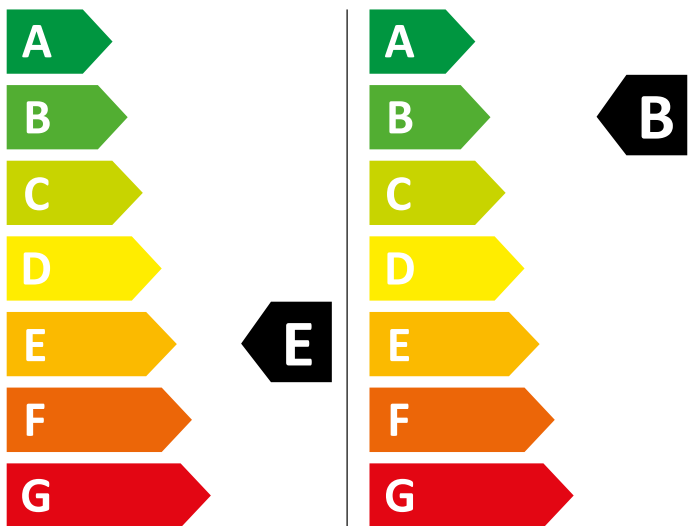

ENERG

WHIRLPOOL

FFWDB 976258 SV EE

414 kWh/100

57 kWh/100

7,0 kg

9,0 kg

66 L