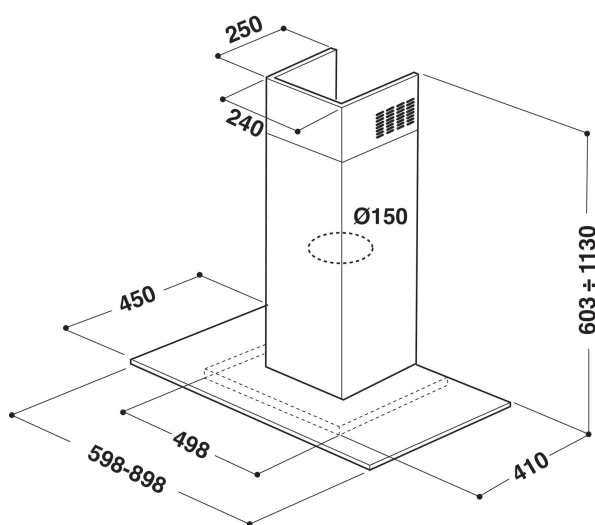

## MAIN FEATURES

MAIN FEATURES	
Product group	SPORÁKOVÉ ODSAVAČE PAR
Colour body	Nerez
Material body	Stainless steel / glass
Colour chimney	-
Material chimney	-
Typology	Chimney
Installation type	Wall-mounted
Type of control	Mechanical
Type of control setting and signalling devices	-
Decor panel options	N/A
Motor location	Integrated motor in hood chimney
Operating Mode	Convertible
Connection rating (W)	160
Current (A)	0,7
Voltage (V)	220-240
Frequency (Hz)	50-60
Length of Electrical Supply Cord (cm)	150
Plug type	Europlug
Height of the chimney (mm)	76-603
Height of product, without chimney (mm)	36
Height of the product	1130
Width of the product	598
Depth of the product	450
Minimum niche height	0
Minimum niche width	0
Niche depth	0
Net weight (kg)	14.65