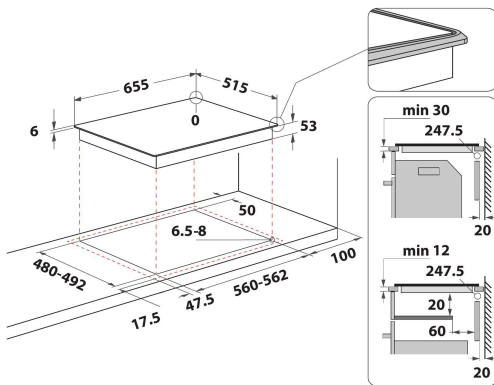

KHIMS 66500

12NC: 859991548760

GTIN (EAN) code: 8003437232381

KitchenAid

MAIN FEATURES

Product group	Hob
Construction type	Built-in
Type of control	Electronic
Type of control settings	-
Number of gas burners	0
Number of electric cooking zones	4
Number of electric plates	0
Number of radiant plates	0
Number of halogen plates	0
Number of induction plates	6
Number of electric warming zones	0
Location of control panel	Front
Basic surface material	Ceramic Glass
Main colour of product	Black
Electrical connection rating (W)	7400
Gas connection rating (W)	0
Gas type	N/A
Current (A)	32,2
Voltage (V)	230
Frequency (Hz)	50/60
Length of Electrical Supply Cord (cm)	150
Plug type	No
Gas connection	N/A
Width of the product	655
Height of the product	57
Depth of the product	515
Minimum niche height	30
Minimum niche width	560
Niche depth	480
Net weight (kg)	13
Automatic programmes	Yes

TECHNICAL FEATURES

Power on indicator	Yes
Number of indicators	6
Type of regulation	Induction
Type of lid	Without
Residual heat indicator	Separate
Main on/off switch	Yes
Safety device	-
Timer	Yes

PERFORMANCES