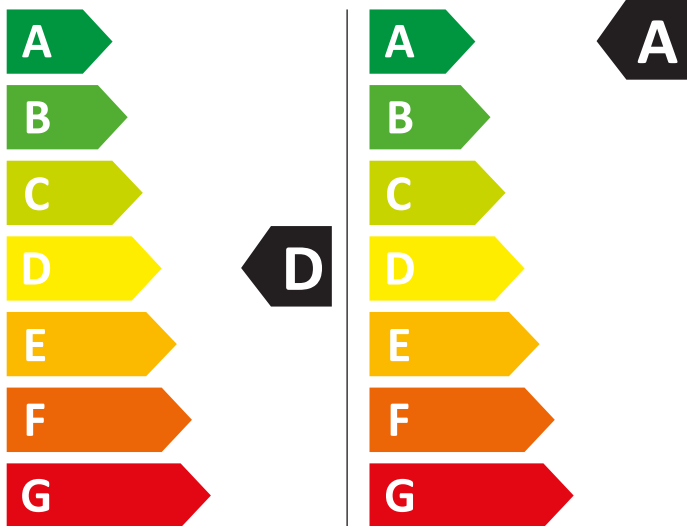

# ENERG

WHIRLPOOL

WAD 8536WBC SPT

💧 264 kWh / 100🔄

💧 42 kWh / 100🔄

5,0 kg

8,0 kg

65 L