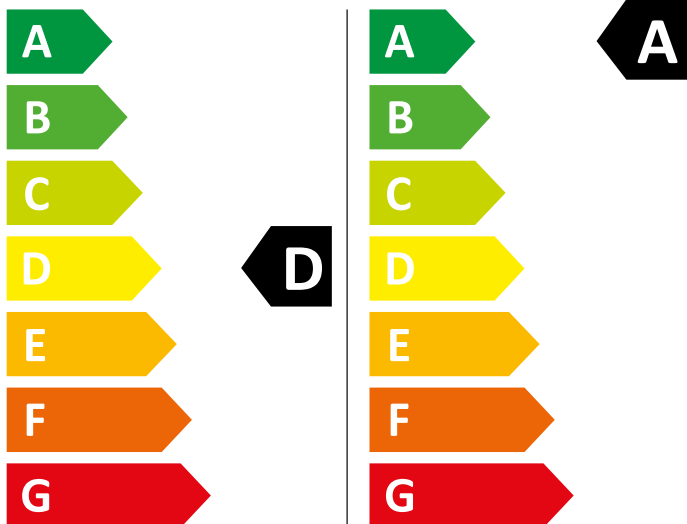

ENERG

WHIRLPOOL

WAD 8536WBC SPT

🚰 **264** kWh / 100🔄

💧 **42** kWh / 100🔄

5,0 kg

8,0 kg

65 L