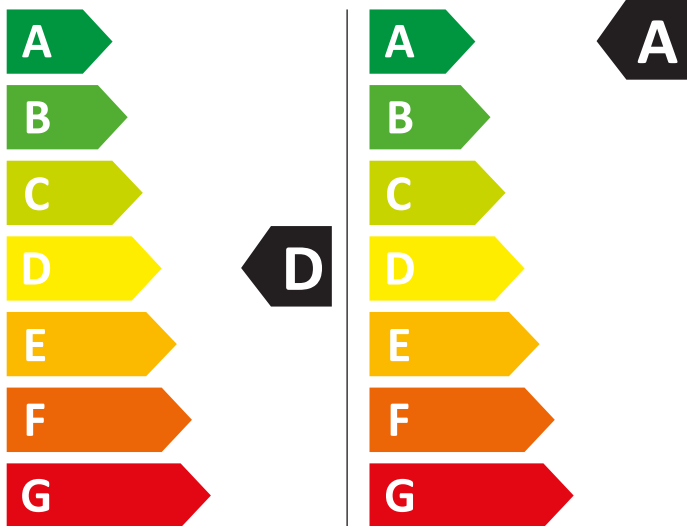

ENERG

BEKO

BM5DFT4941B 457000010600

306 kWh/100

49 kWh/100

6,0 kg

9,0 kg

65 L