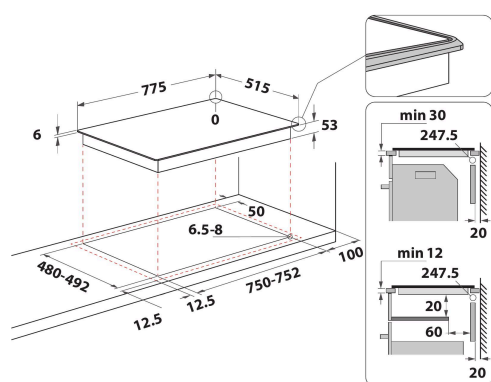

## MAIN FEATURES

Product group	Hob
Construction type	Built-in
Type of control	Electronic
Type of control settings	-
Number of gas burners	0
Number of electric cooking zones	4
Number of electric plates	0
Number of radiant plates	0
Number of halogen plates	0
Number of induction plates	8
Number of electric warming zones	0
Location of control panel	Front
Basic surface material	Ceramic Glass
Main colour of product	Black
Electrical connection rating (W)	7400
Gas connection rating (W)	0
Gas type	N/A
Current (A)	32,2
Voltage (V)	230
Frequency (Hz)	50/60
Length of Electrical Supply Cord (cm)	150
Plug type	No
Gas connection	N/A
Width of the product	775
Height of the product	57
Depth of the product	515
Minimum niche height	30
Minimum niche width	750
Niche depth	480
Net weight (kg)	15.1
Automatic programmes	Yes