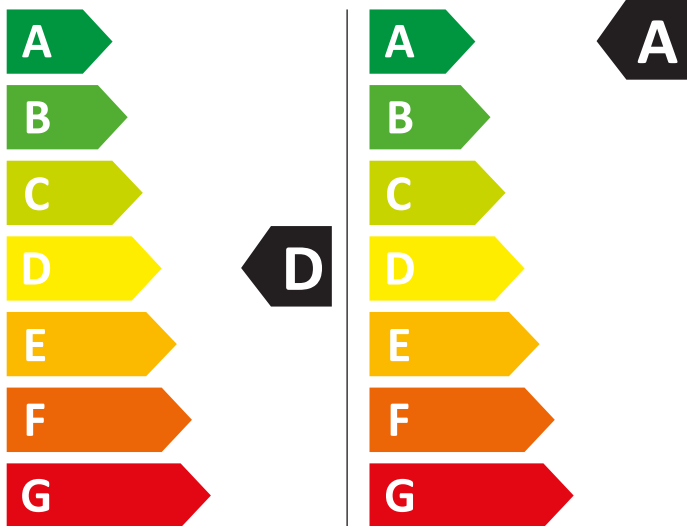

ENERG

WHIRLPOOL

WAD 9636G SPT

306 kWh/100

49 kWh/100

6,0 kg

9,0 kg

65 L