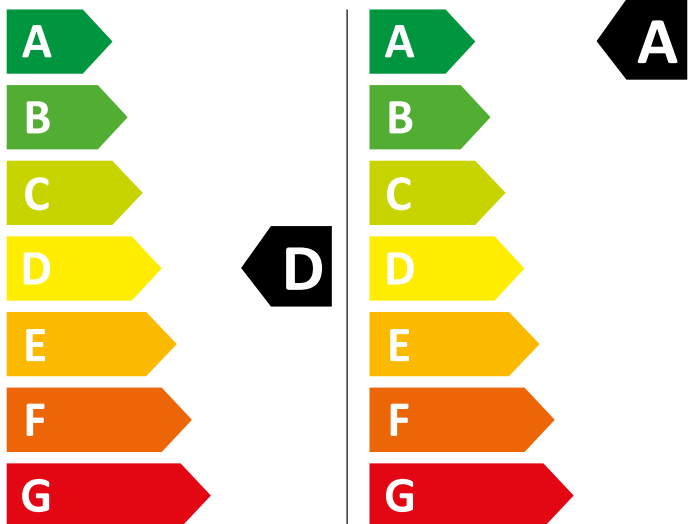

ENERG

WHIRLPOOL

WAD 9636G SPT

306 kWh/100

49 kWh/100

6,0 kg

9,0 kg

65 L