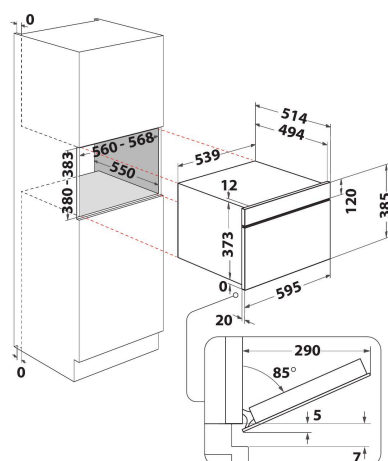

AMW 730/IX

12NC: 859991010420

GTIN (EAN) code: 8003437395567

Whirlpool

SENSING THE DIFFERENCE

- 6TH Sense technology
- 6TH Sense CRISP Function with CRISP Plate
- Crisp Function
- Cavity 31 L
- Jet menu crisp
- Jet Start: rapid food reheating
- Jet Defrost: fast reheating
- 1000 W microwave
- Protruding handle
- Frontal ventilation
- Drop down opening
- Crisp plate and handle
- Crisp Function with Crisp Plate
- Favourites
- 3 Cooking Methods: Microwave, Grill, Crisp
- Grill Grid
- Easy to Clean Technology