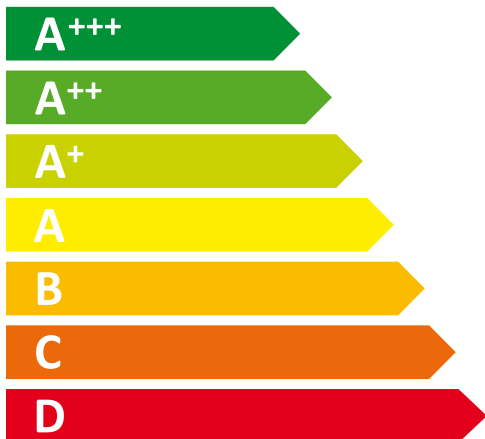

ENERGY

WHIRLPOOL

FSCR 90430

109
kWh/annum

9300
L/annum

9
kg

AB C D E F G

48 dB