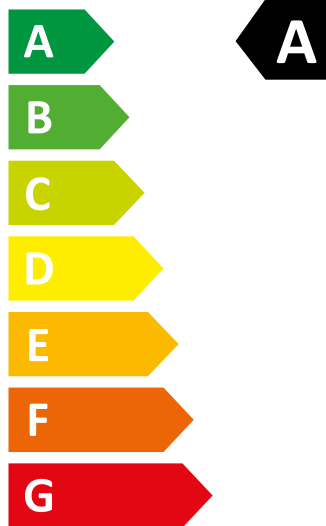

# ENERG

WHIRLPOOL

FFWDB 964369 SBSV EE

307 kWh/100

49 kWh/100

6,0 kg

9,0 kg

65 L