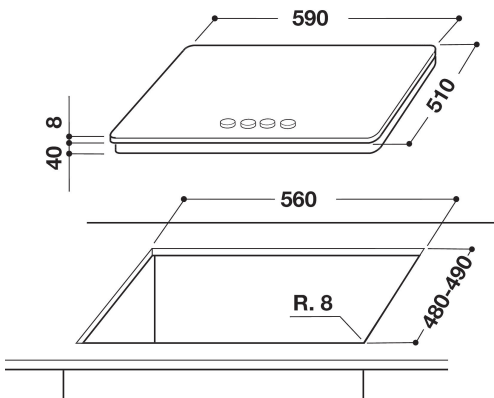

## MAIN FEATURES

Product group	Hob
Construction type	Built-in
Type of control	Mechanical
Type of control settings	-
Number of gas burners	4
Number of electric cooking zones	0
Number of electric plates	0
Number of radiant plates	0
Number of halogen plates	0
Number of induction plates	0
Number of electric warming zones	0
Location of control panel	Front
Basic surface material	Glass
Main colour of product	Black
Electrical connection rating (W)	0
Gas connection rating (W)	8000
Current (A)	0,2
Voltage (V)	230
Frequency (Hz)	50
Length of Electrical Supply Cord (cm)	85
Plug type	No
Gas connection	N/A
Width of the product	590
Height of the product	49
Depth of the product	510
Minimum niche height	41
Minimum niche width	560
Niche depth	490
Net weight (kg)	12.5
Automatic programmes	No