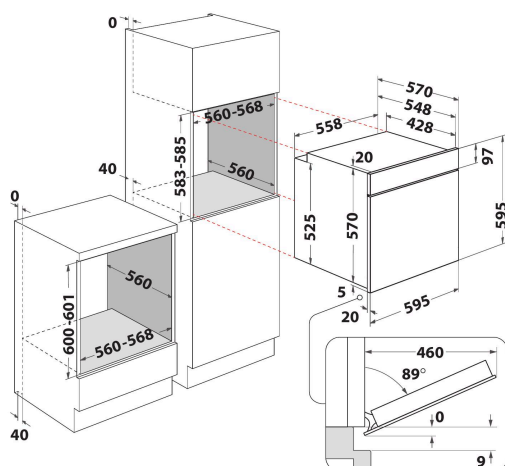

# OA 2N8F D IX

12NC: 859991577690

EAN-kod: 8003437835278

Whirlpool

SENSING THE DIFFERENCE