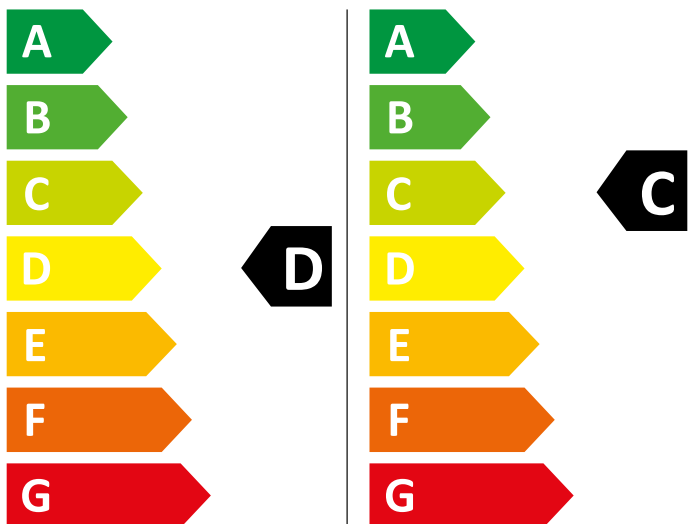

ENERG

WHIRLPOOL

FWDG 961483 SBV SPT N

307 kWh/100

65 kWh/100

6,0 kg

9,0 kg

65 L