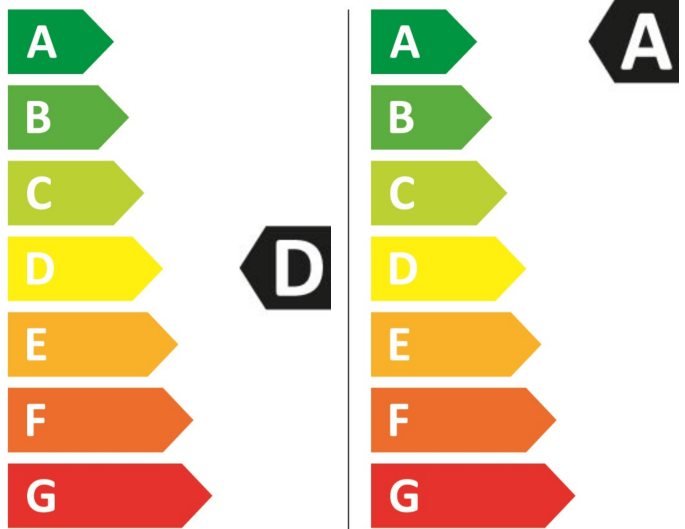

ENERG

Beko

BM5DFT4941B 457000010600

306 kWh/100

49 kWh/100

6,0 kg  9,0 kg

65 L  49 L

9:45  3:48