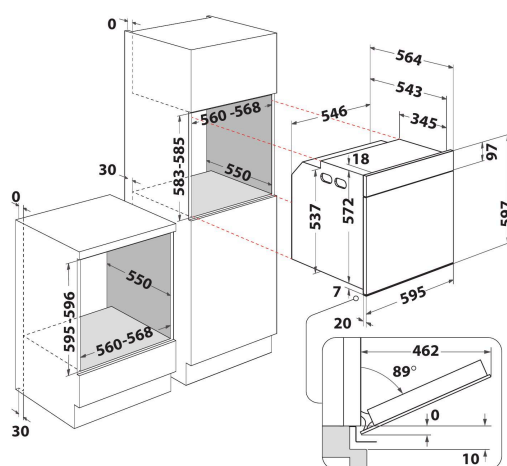

- 6TH SENSE
- StarClean reiniging
- Energieklasse A+
- Inhoud ovenruimte 73 liter
- Cook4
- Optie „Niet voorverwarmen“ (Ready2Cook)
- Hete Lucht
- Grill
- Eenvoudig te reinigen emailen binnenkant
- Turbo Grill
- Gebak-functie
- Pizza/Brood-functie
- SoftClose ovendeur
- Rijzen
- Speciale functies
- Booster (snel voorverwarmen)
- Boven- en Onderwarmte

6th Sense Technologie

Kant-en-klare recepten. Selecteer een van de 30 opgeslagen recepten, en uw oven zal automatisch het kookprogramma, temperatuur en de tijd instellen terwijl het gerecht continu in de gaten gehouden wordt, om zo een perfect kookresultaat te verzekeren

Ready2Cook

Voorverwarmen is niet meer nodig. De Ready2Cook functie gebruikt een krachtig convectie systeem om snel de juiste temperatuur te bereiken, waardoor voorverwarmen niet meer nodig is.

Multifunction 8

Verschillende kookmethodes. De Multifunction 8 optie biedt flexibele kookfuncties, om perfecte resultaten te verzekeren voor elk recept.

Steam+

Gezond koken gemakkelijk gemaakt: krijg smakelijkere, knapperigere en sappigere resultaten met stoom. Ideaal voor verschillende soorten gerechten, van brood tot vis.

AirFry

De Airfry-functie is het gezondere alternatief voor een frituurpan. Dankzij de heteluchtcirculatie worden gerechten gelijkmatig en knapperig gegaard zonder olie. Hierdoor wordt het vetgehalte in je gerechten tot wel 50% verlaagd en zorgt de meegeleverde AirFry bakplaat voor een uitzonderlijk knapperig resultaat.

SoftClosing

Deuren sluiten in slow-motion. Door de SoftClose scharnieren sluit de ovendeur moeiteloos, met een zachte en geruisloze beweging.

XXL oven

Creatief koken zonder grenzen. De XXL ovens bieden een grote capaciteit.