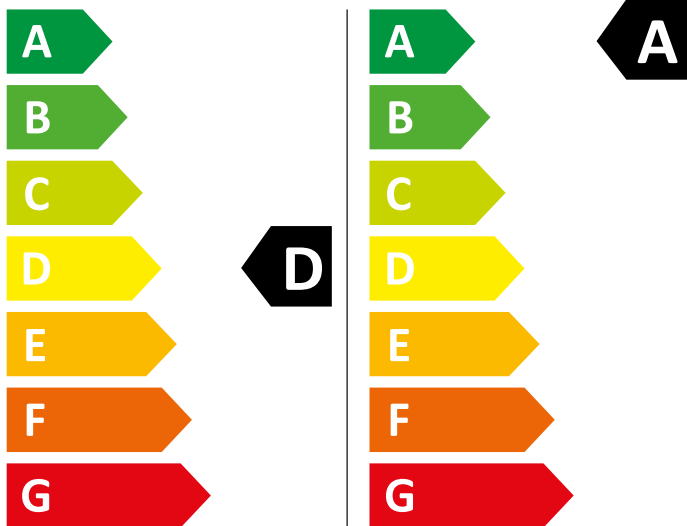

ENERG

HOTPOINT

HBD 9680G SPT

306 kWh/100

49 kWh/100

6,0 kg

9,0 kg

65 L