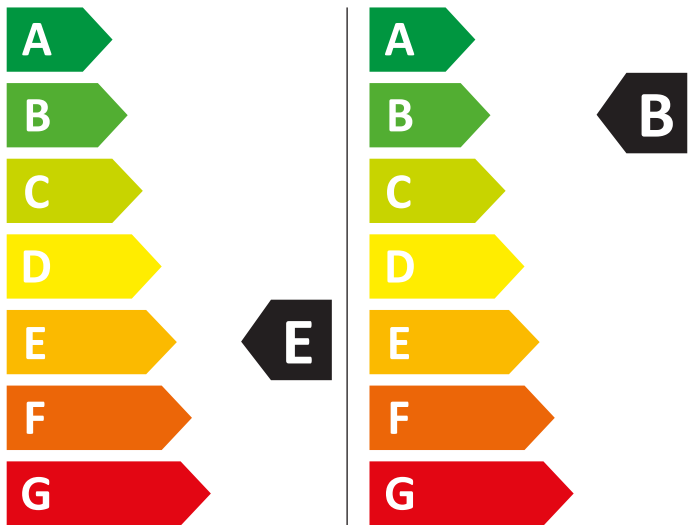

# ENERG

WHIRLPOOL

FFWDD 1176258 BCV EE

414 kWh/100

61 kWh/100

7,0 kg

11,0 kg

66 L