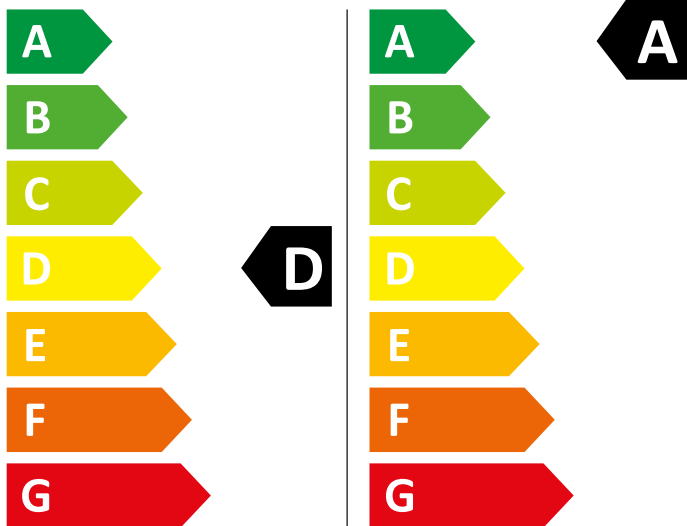

ENERG

HOTPOINT

HBD 1781 SPT

340 kWh/100

46 kWh/100

7,0 kg

10,0 kg

78 L