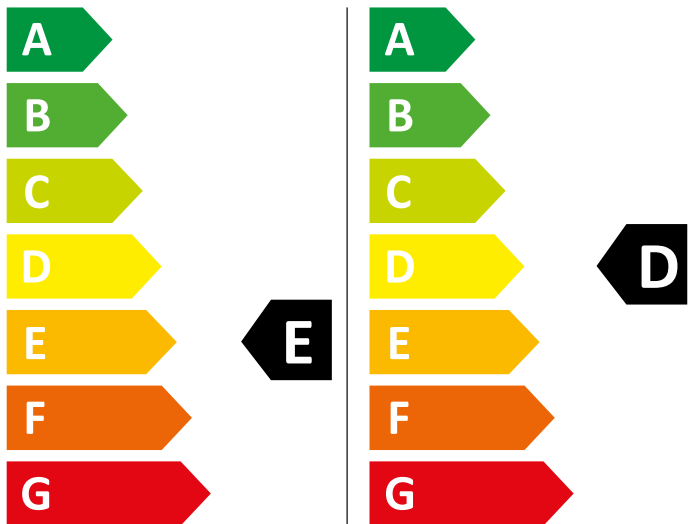

ENERG

WHIRLPOOL

FWDGBE 97682E WBC V N

414 kWh/100

76 kWh/100

7,0 kg

9,0 kg

66 L