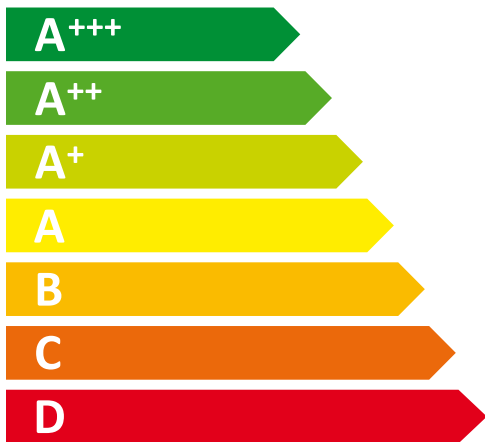

ENERGY

WHIRLPOOL

AWZ 7913 WP

0
kWh/annum

0
min/cycle

0,0
kg

70
dB

 **ABCDEFG**