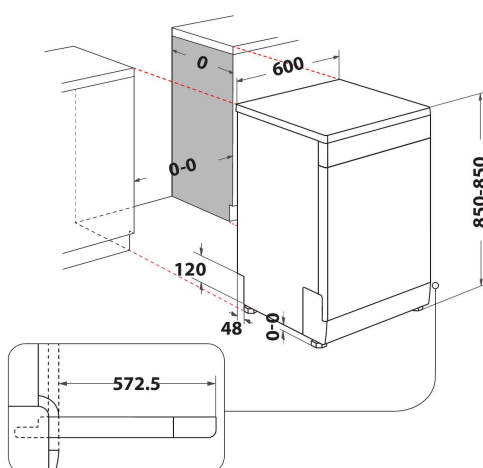

WFC 3C33 PF X UK

12NC: 859991603600

GTIN (EAN) code: 8003437611056

Whirlpool

SENSING THE DIFFERENCE

- Installation Type: Free-standing
- Energy class A+++
- 14 place settings
- 6TH Sense Technology
- Noise level: 43 dB(A)
- 9.5 L per cycle (2660 L per year)
- PowerCleanPro
- PowerCleanPRO
- Third rack: Yes, fixed + handle plastic
- Metallic filter
- Start delay 1-24 h
- Silent
- FlexiSpace
- Adjustable upper rack
- Multizone
- Tablet
- Prewash

Construction type	Free-standing
Installation type	Free-standing
Type of control	Electronic
Type of control settings	-
Removable work top	No
Door decor panel	N/A
Main colour of product	Inox
Electrical connection rating (W)	1900
Current (A)	13
Voltage (V)	220-240
Frequency (Hz)	50
Length of Electrical Supply Cord (cm)	130
Plug type	UK
Length inlet hose (cm)	155
Length outlet hose (cm)	150
Adjustable plinth	No
Height of removable worktop (mm)	0
Adjustable feet	Yes - all from front
Height of the product	850
Width of the product	600
Depth of the product	590
Depth with open door 90 degree (mm)	-
Minimum niche height	820
Maximum niche height	900
Minimum niche width	600
Maximum niche width	600
Niche depth	590
Net weight (kg)	47
Gross weight (kg)	49