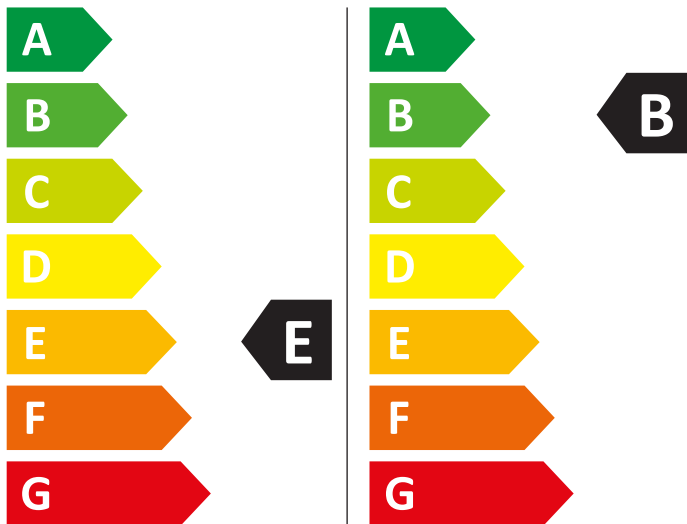

ENERG

BAUKNECHT

WATR 117260 N

414 kWh/100

61 kWh/100

7,0 kg

11,0 kg

66 L