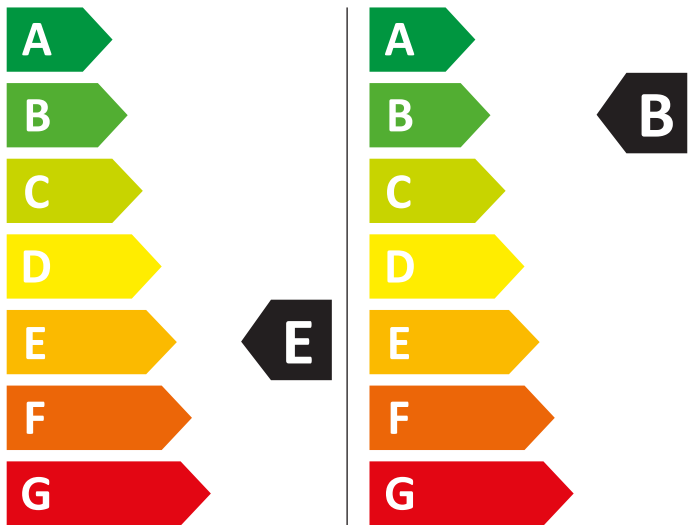

# ENERG

WHIRLPOOL

FFWDD 1076258 SV EE

414 kWh/100

59 kWh/100

7,0 kg

10,0 kg

66 L