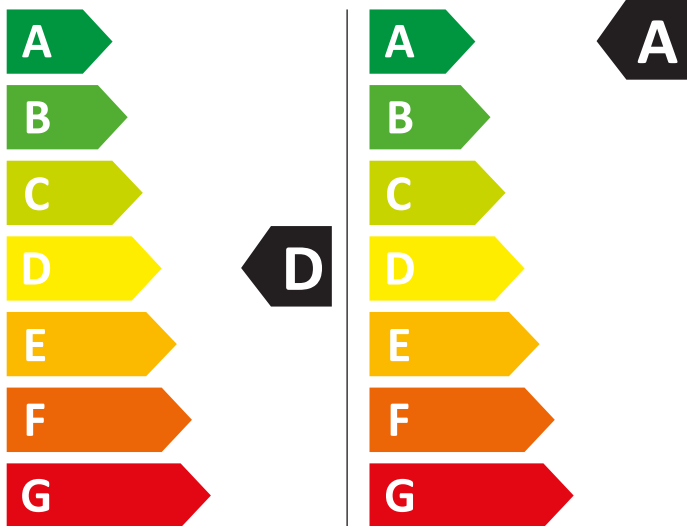

ENERG

WHIRLPOOL

WAD 9636W SPT

306 kWh/100

49 kWh/100

6,0 kg

9,0 kg

65 L