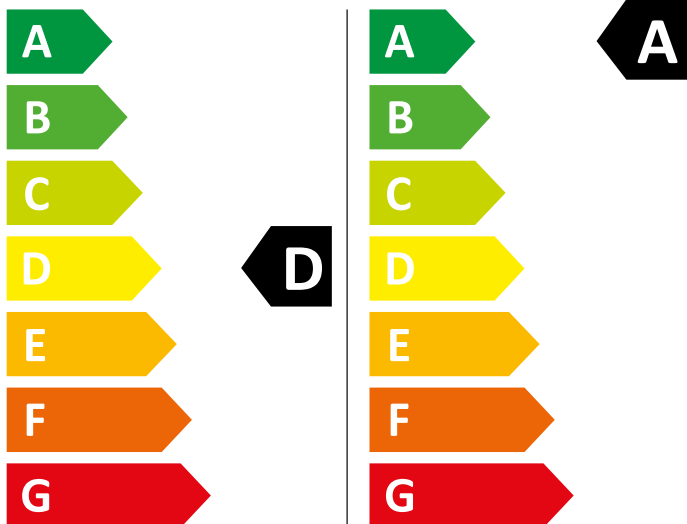

ENERG

WHIRLPOOL

WAD 9636W SPT

306 kWh/100

49 kWh/100

6,0 kg

9,0 kg

65 L