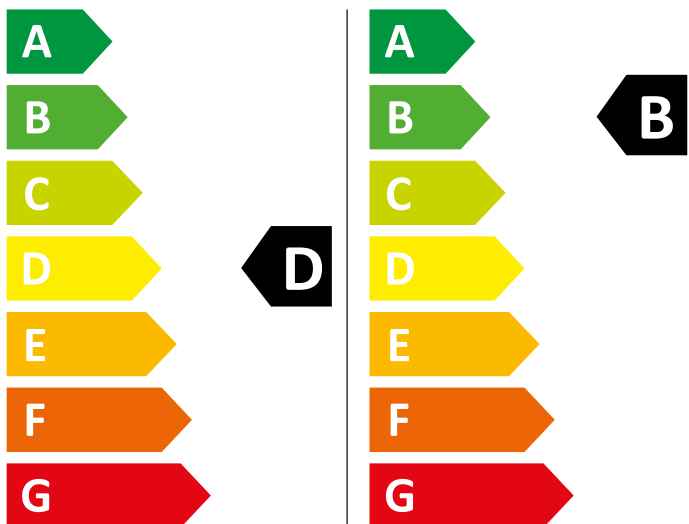

ENERG

WHIRLPOOL

FFWDB 864349 WV SPT

307 kWh/100

55 kWh/100

6,0 kg

8,0 kg

65 L