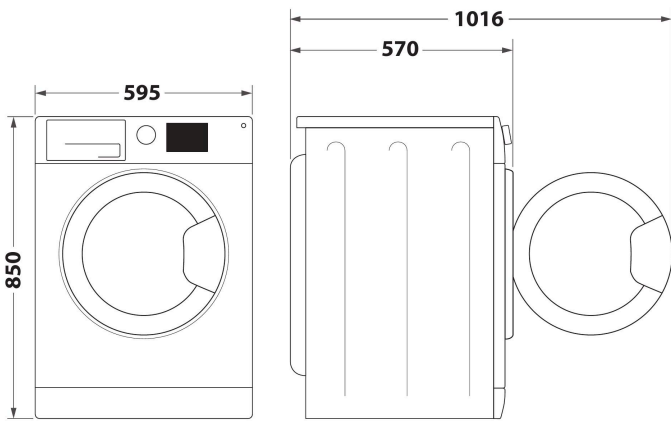

FWDG86148W GCC

12NC: 859991549200

GTIN (EAN) code: 8003437232466

- Energy class A
- Drying capacity: 6 kg
- Maximum spin speed: 1400 rpm
- Washing noise 55 dB(A) / drying noise 61 dB(A) / spinning noise 81 dB(A)
- 6TH Sense Technology
- Water consumption 100 L
- FreshCare+
- Start delay 1-24h
- Wash & Dry 45 min
- Wash & Dry 90 min
- Program chrono 30
- Eco cotton
- Colours 15°
- Delicates
- Program Progress Indicators
- Child lock

Whirlpool freestanding washer dryer: 8kg - FWDG86148W GCC

This Whirlpool freestanding Washer Dryer features: white color. Spacious 6kg drying capacity. Exclusive 6th SENSE technology that constantly monitors the moisture inside the drum, protecting your clothes and providing ideal washing and drying results. A fast, resource-efficient 1400 revolutions per minute spin speed. Child lock on the appliance keyboard, for increased peace of mind.

FWDG86148W GCC

12NC: 859991549200

GTIN (EAN) code: 8003437232466

MAIN FEATURES

Product group	Washer dryer
Commercial code	FWDG86148W GCC
GTIN (EAN) code	8003437232466
Construction type	Free-standing
Installation type	Free-standing
Removable work top	No
Loading type	Front loader
Main colour of product	White
Electrical connection rating (W)	1850
Current (A)	10
Voltage (V)	220-240
Frequency (Hz)	50
Length of Electrical Supply Cord (cm)	120
Plug type	UK
Height of the product	850
Width of the product	595
Depth of the product	540
Depth with open door 90 degree (mm)	-
Net weight (kg)	66