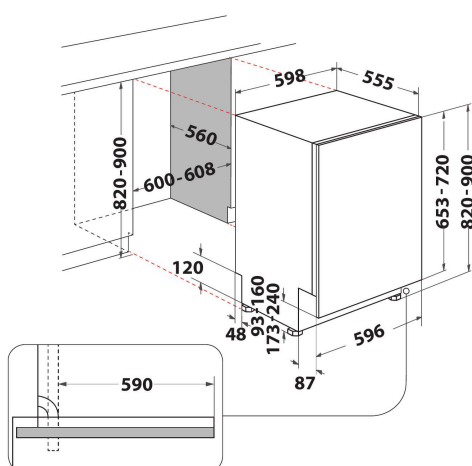

WIO 3C26 PF SA

12NC: 859991630520

GTIN (EAN) code: 8003437622854

Whirlpool

SENSING THE DIFFERENCE

- Installation Type: Built-in
- Energy class A++
- 14 place settings
- 6TH Sense Technology
- Noise level: 46 dB(A)
- 9.5 L per cycle (2660 L per year)
- Third rack: Yes, fixed + handle plastic
- Autoclean filter
- Start delay 1-12 h
- Silent
- FlexiSpace
- Adjustable upper rack
- Multizone
- Tablet
- Prewash
- Express
- Hot water connection

Whirlpool integrated dishwasher: silver color, full size - WIO 3C26 PF SA

This Whirlpool integrated Dishwasher features: silver color. Outstanding A++ energy rating, for reduced energy consumption. Adjustable feet, for perfect stability on uneven floors and surfaces. Superb cleaning performance, for ideal washing results. Outstanding drying performance, providing excellent results.

NaturalDry

The automatic door opening at the end of the program ensures better and more natural drying. This system guarantees higher energy efficiency and better drying results.

Multizone

Possibility to wash only one basket at a time by selecting it when you program your cycle.

Adjustable feet

Tailored for you. This Whirlpool Dishwasher includes adjustable feet, so you can effortlessly set the height of your appliance to fit your needs.

14 Place Settings

All the space you need. This Whirlpool Dishwasher provides 14 versatile place settings, so you can enjoy all the space you need, always.

6th Sense

No prewash required. technology provides perfect washing results with no pre-washing, soaking or scrubbing by hand, while effectively reducing water consumption and costs.

E energy efficiency

Great energy efficiency. With its E Energy Rating, this Whirlpool Dishwasher will allow you to enjoy both great performance and lower energy consumption.

EcoFriendly

Extraordinary savings. 6th SENSE EcoFriendly technology features intelligent sensors to continuously monitor the wash cycle and detect the level of soiling, adjusting resources accordingly. Enjoy ideal cleaning results and save up to 50% energy, water and time.* (*Comparison between minimum and maximum consumption on the 6th SENSE programs.)

Upper rack removability

Removable upper rack. Your Dishwasher's removable upper rack allows you to create extra space when needed, as well as fit unusually-shaped items, effortlessly.

Start Delay

Tailored for you. The Start Delay option allows you to set the Dishwasher to begin its cycle whenever most convenient for you, saving you both time and energy.